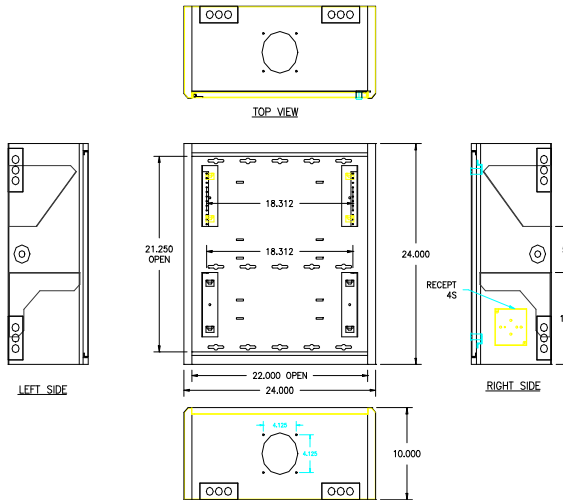

SWE4447 Shown

Distributed exclusively through: