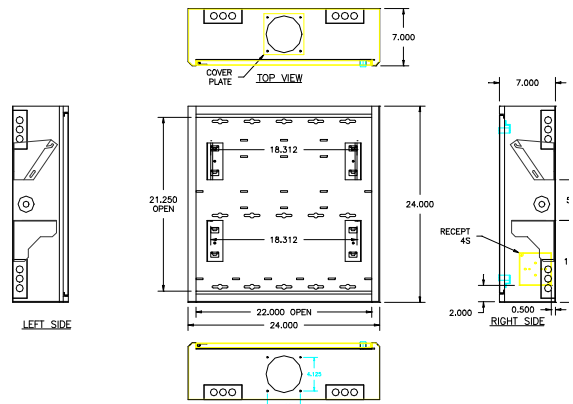

Features

- Compact shallow design is ideal for small premise, school and office spaces
- Houses 19" multimedia cross connect panels and active network equipment in one cabinet
- Vertical rack space for 19" hubs, UPS etc.
- Additional rack space for 19" patch panels that hinges down for front access of terminations
- Optional rail placement provides for deeper equipment mounting when hinged rail brackets are not used
- Cable entrance points include 1/2" conduit knockouts and standard WM 4000 raceway entrance on all sides
- Secure environment with lock installed on front door
- Vented construction provides dissipation of 160 watts without fan
- Top & bottom of cabinet accepts optional fan kit
- Door is field reversible from left to right
- UL1950 compliant
- Powder coated finish
- Mounting provisions for duplex electrical box
- Multiple cable tie off points for cable management
- Multiple mounting holes in rear allow for variances in wall studs when mounting
- Ground studs for grounding door to base
- Dual Corbin CAT60 lock option available (add -CL to end of part number e.g. SWE4449-CLBLK)

LDF Wall Cabinet Series

Technical Drawings

SWE4446 Shown

SWE4447 Shown

Distributed exclusively through:

SWE4448 Shown

SWE4449 Shown