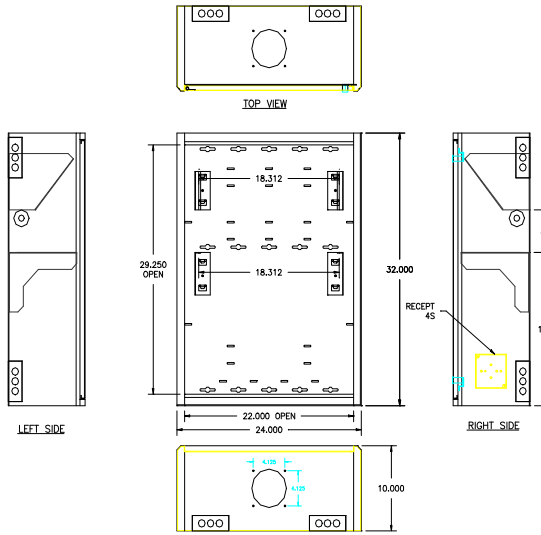

LDF Wall Cabinet Series

Technical Drawings

SWE4446 Shown