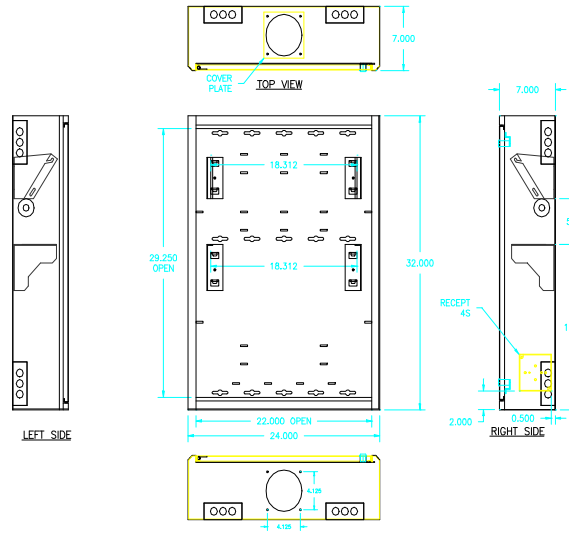

Features

- Compact shallow design is ideal for small premise, school and office spaces
- Houses 19" multimedia cross connect panels and active network equipment in one cabinet
- Vertical rack space for 19" hubs, UPS etc.
- Additional rack space for 19" patch panels that hinges down for front access of terminations
- Optional rail placement provides for deeper equipment mounting when hinged rail brackets are not used
- Cable entrance points include 1/2" conduit knockouts and standard WM 4000 raceway entrance on all sides
- Secure environment with lock installed on front door
- Vented construction provides dissipation of 160 watts without fan
- Top & bottom of cabinet accepts optional fan kit
- Door is field reversible from left to right
- UL1950 compliant
- Powder coated finish
- Mounting provisions for duplex electrical box
- Multiple cable tie off points for cable management
- Multiple mounting holes in rear allow for variances in wall studs when mounting
- Ground studs for grounding door to base
- Dual Corbin CAT60 lock option available (add -CL to end of part number e.g. SWE4449-CLBLK)

LDF Wall Cabinet Series

Technical Drawings

SWE4446 Shown

SWE4447 Shown

Distributed exclusively through:

SWE4448 Shown

SWE4449 Shown