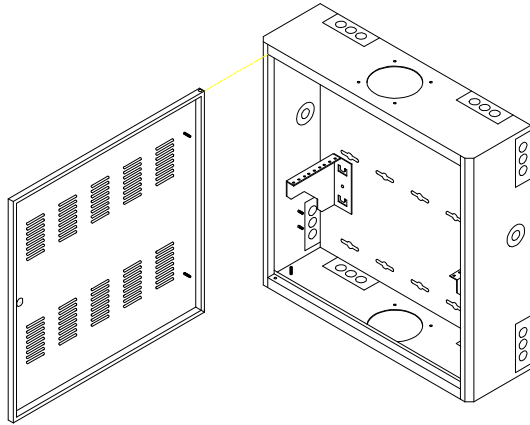

LDF Wall Cabinet Series

LDF Wall Cabinets

SWE4449 Shown

Specifications

- Constructed from 16 gauge carbon steel fully welded
- Mounting rails are provided with #10-32 hardware
- 100 lb. capacity
- Multiple mounting holes on 16" stud centers
- Rack Space

Model Number	Vertical Active RU	Fold Down Passive RU
SWE4446	5 RU 17" deep	4 RU
SWE4447	5 RU 11" deep	4 RU
SWE4448	3 RU 17" deep	3 RU
SWE4449	3 RU 11" deep	3RU

- Colors available (Color code):
IBM White (W)
Black (BLK)

Features

- Compact shallow design is ideal for small premise, school and office spaces
- Houses 19" multimedia cross connect panels and active network equipment in one cabinet
- Vertical rack space for 19" hubs, UPS etc.
- Additional rack space for 19" patch panels that hinges down for front access of terminations
- Optional rail placement provides for deeper equipment mounting when hinged rail brackets are not used
- Cable entrance points include 1/2" conduit knockouts and standard WM 4000 raceway entrance on all sides
- Secure environment with lock installed on front door
- Vented construction provides dissipation of 160 watts without fan
- Top & bottom of cabinet accepts optional fan kit
- Door is field reversible from left to right
- UL1950 compliant
- Powder coated finish
- Mounting provisions for duplex electrical box
- Multiple cable tie off points for cable management
- Multiple mounting holes in rear allow for variances in wall studs when mounting
- Ground studs for grounding door to base
- Dual Corbin CAT60 lock option available (add -CL to end of part number e.g. SWE4449-CLBLK)