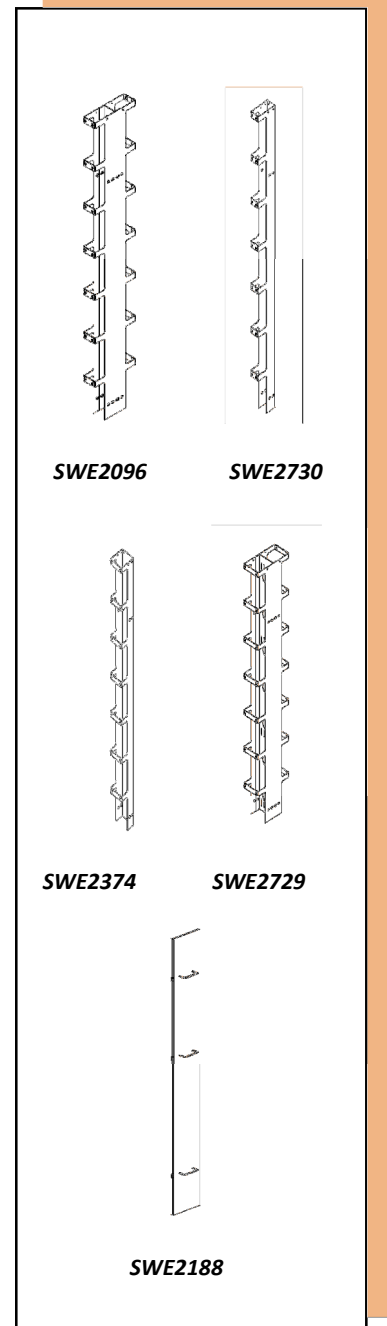

### Vertical Cable Managers

- Provides cable management between equipment racks
- Designed to mount to all 7' SWDP equipment racks as well as many competitors' racks (CPI, B-Line, Homaco, Hubbell etc.)
- Includes locking cabling latches, protective edge guards, and all installation hardware
- Constructed of aluminum
- Cross members on 12" centers
- Choice of colors: *Color Code* = "x" Black (BLK), ASA 61 Gray (G) or Clear Brushed (CLR)

Part #	Dimensions	Style
SWE2096x	7'H X 3.65"W X 12.75"D	Double Sided, Narrow
SWE2374x	7'H X 6"W X 6.38"D	Single Sided, Wide
SWE2729x	7'H X 6"W X 12.75"D	Double Sided, Wide
SWE2729-96	8'H X 6"W X 12.75"D	Double Sided, Wide
SWE2730x	7'H X 3.65"W X 6.38"D	Single Sided, Narrow
<b>Extensions</b>		
SWE2378-1x	6"W X 24"H	2' Extension for SWE2374x
SWE2378-2x	3.65"W X 24"H	2' Extension for SWE2730x
SWE2584-1x	6"W X 12"H	1' Extension for SWE2374x
SWE2584-2x	3.65"W X 12"H	1' Extension for SWE2730x
SWE2781-1x	6"W X 12.75"D X 12"H	1" Extension for SWE2729x

Part #	Description	Fits Cable Manager:
SWE2188BLK	6"W x 7'H	SWE2374, SWE2729
SWE2189BLK	3.65"W x 7'H	SWE2096, SWE2730

**CABLE MANAGEMENT cont'd**

**Economy Vertical Cable Management**

- One piece steel construction
- 4.375" deep rings evenly spaced on front of organizer
- 3" and 6" widths
- Choice of colors: *Color Code* = "x" Black (BLK) or ASA 61 Gray (G)

Part #	Dimensions	Style
SWE843x	79"H X 3" W	Single Sided, Solid Steel
SWE843-FTx	79"H X 3" W	As above w/Feed thru Holes
SWE846x	79"H X 6" W	Single Sided, Solid Steel
SWE846-FTx	79"H X 6" W	As above w/Feed thru Holes